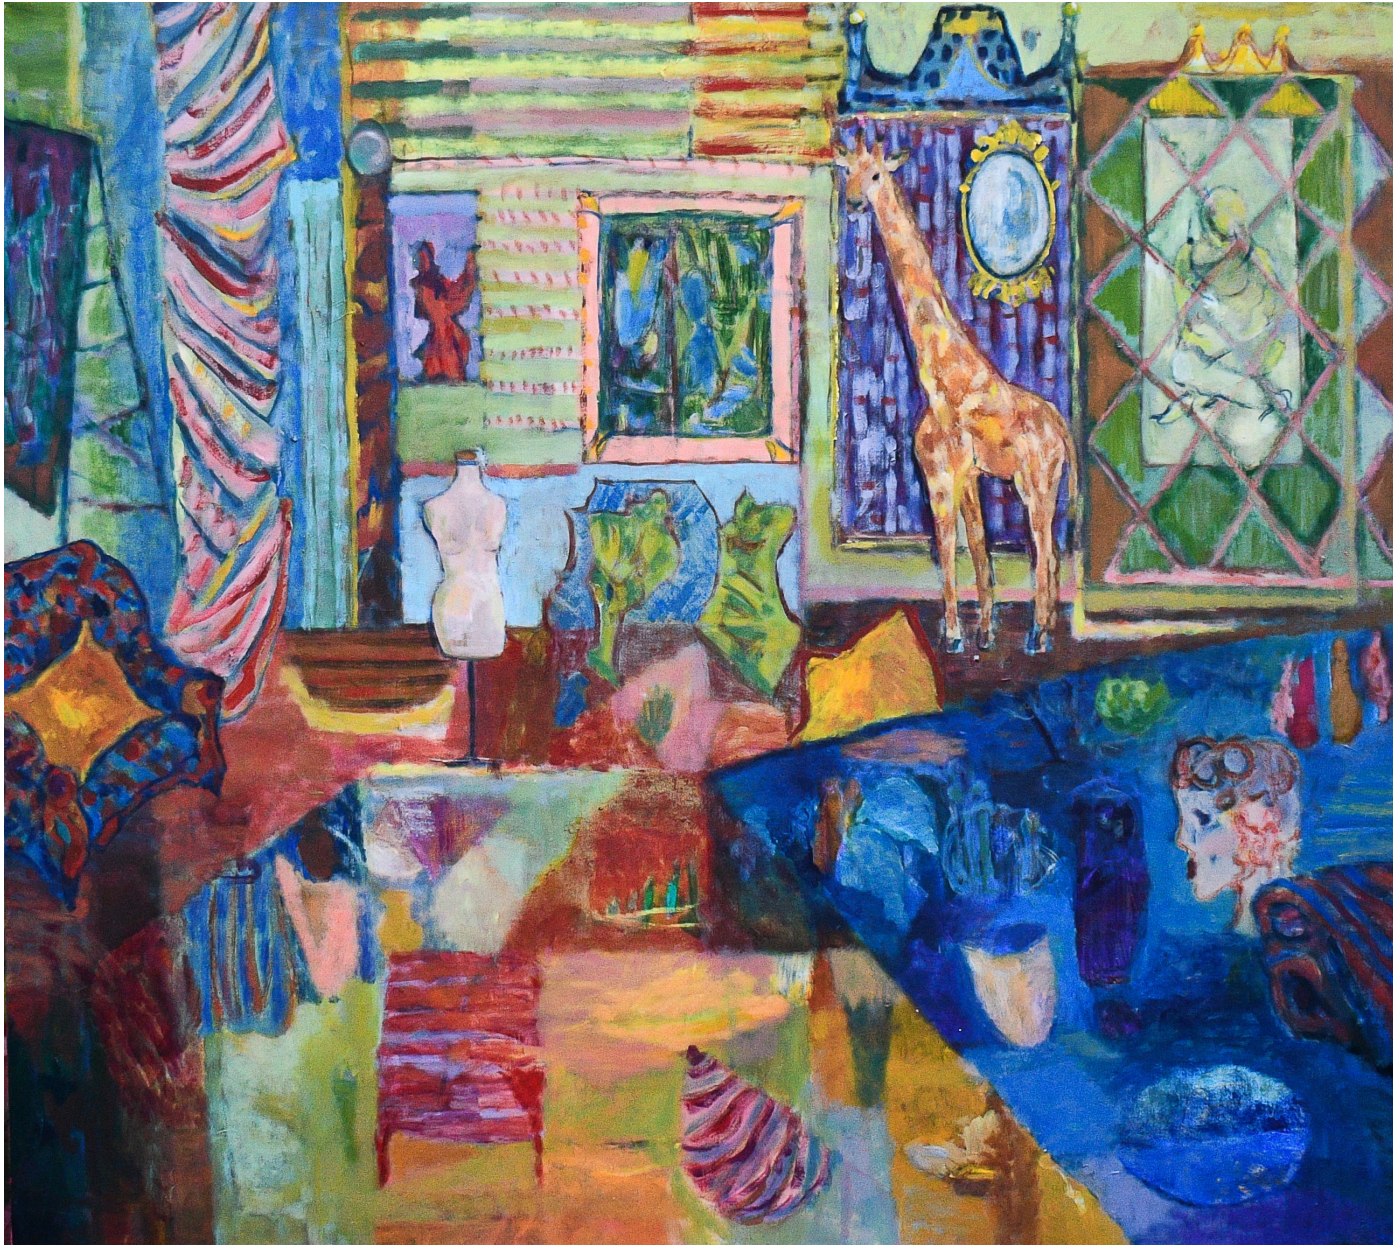

MADELEINE CRUISE

HOMESPUN ODYSSEY

Rocket and Belle

Acrylic on Canvas

103 x 113 cm

Framed Victorian Ash

$3000