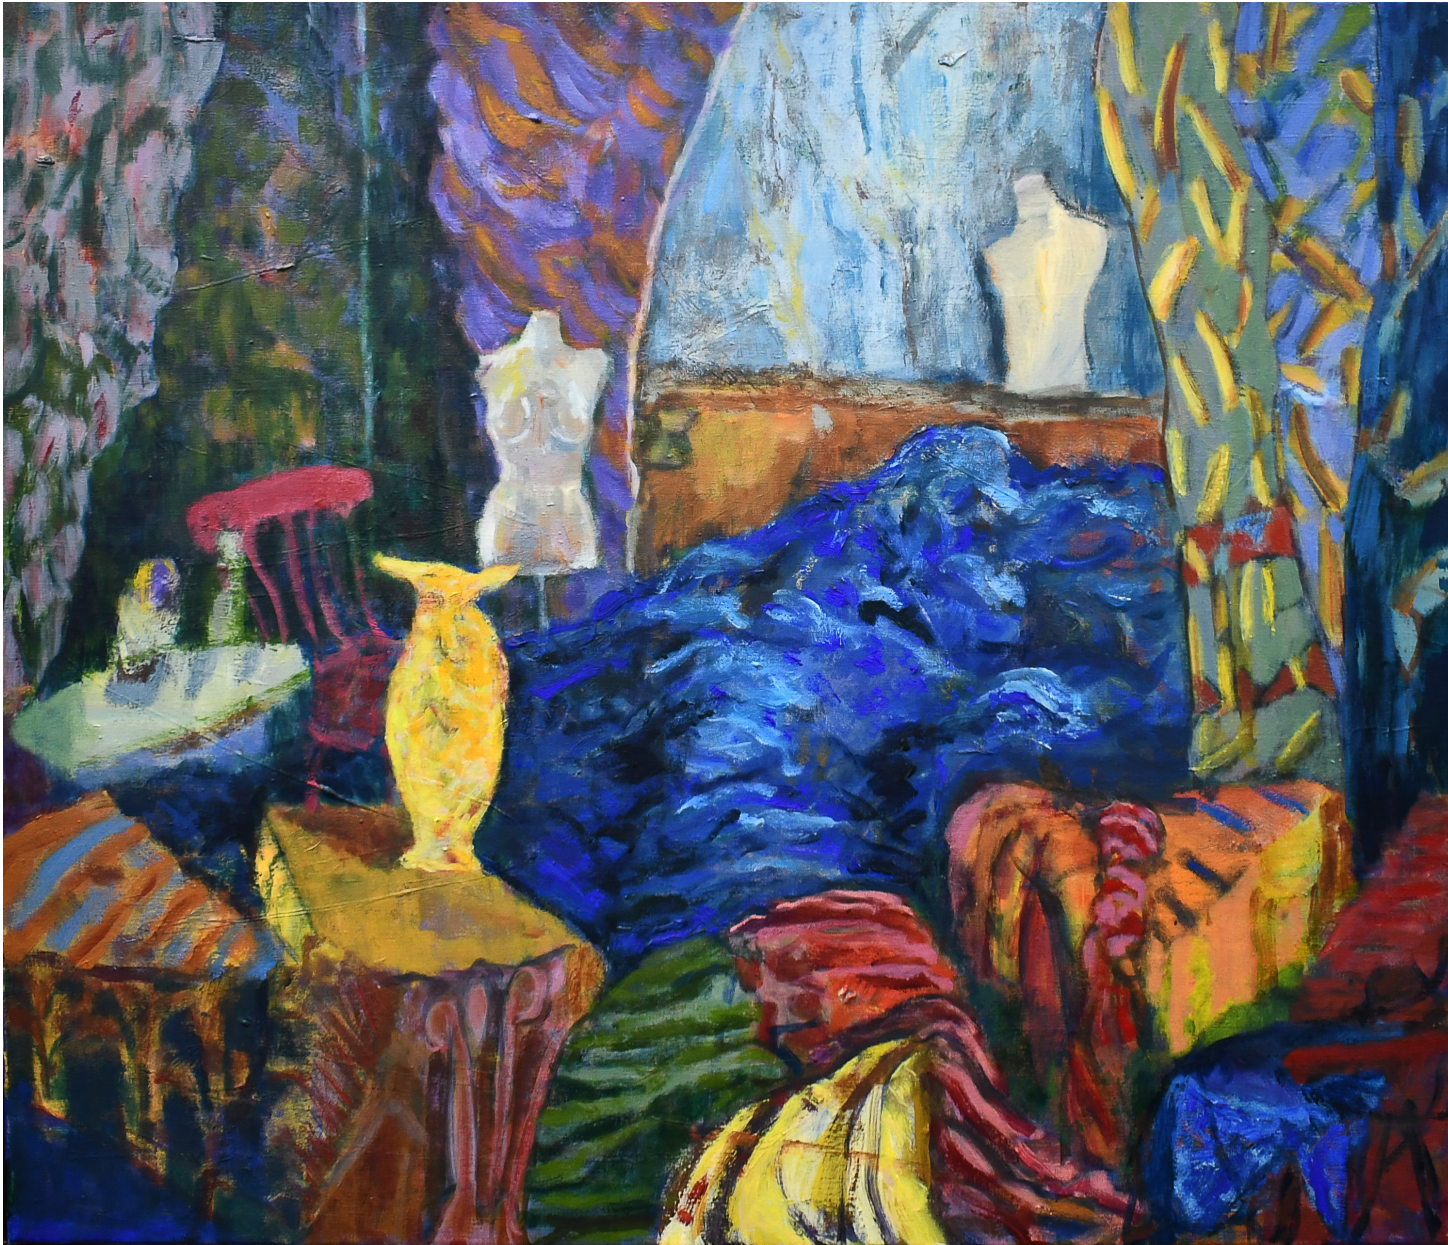

WWW.AKBELLINGERGALLERY.COM

MADELEINE CRUISE

HOMESPUN ODYSSEY

Space for a Terrier

Acrylic on Canvas

30 x 37 cm

Framed Victorian Ash

\$900

HOMESPUN ODYSSEY

Room With a View

Acrylic on Canvas

61 x 66 cm

Framed Victorian Ash

\$1500

MADELEINE CRUISE

HOMESPUN ODYSSEY

Duvet Sea

Acrylic on Canvas

64 x 74 cm

Framed Victorian Ash

\$1900

MADELEINE CRUISE

HOMESPUN ODYSSEY

Working Be

Acrylic on Canvas

76 x 66 cm

Framed Victorian Ash

\$1900

MADELEINE CRUISE

HOMESPUN ODYSSEY

Golden Man

Acrylic on Canvas