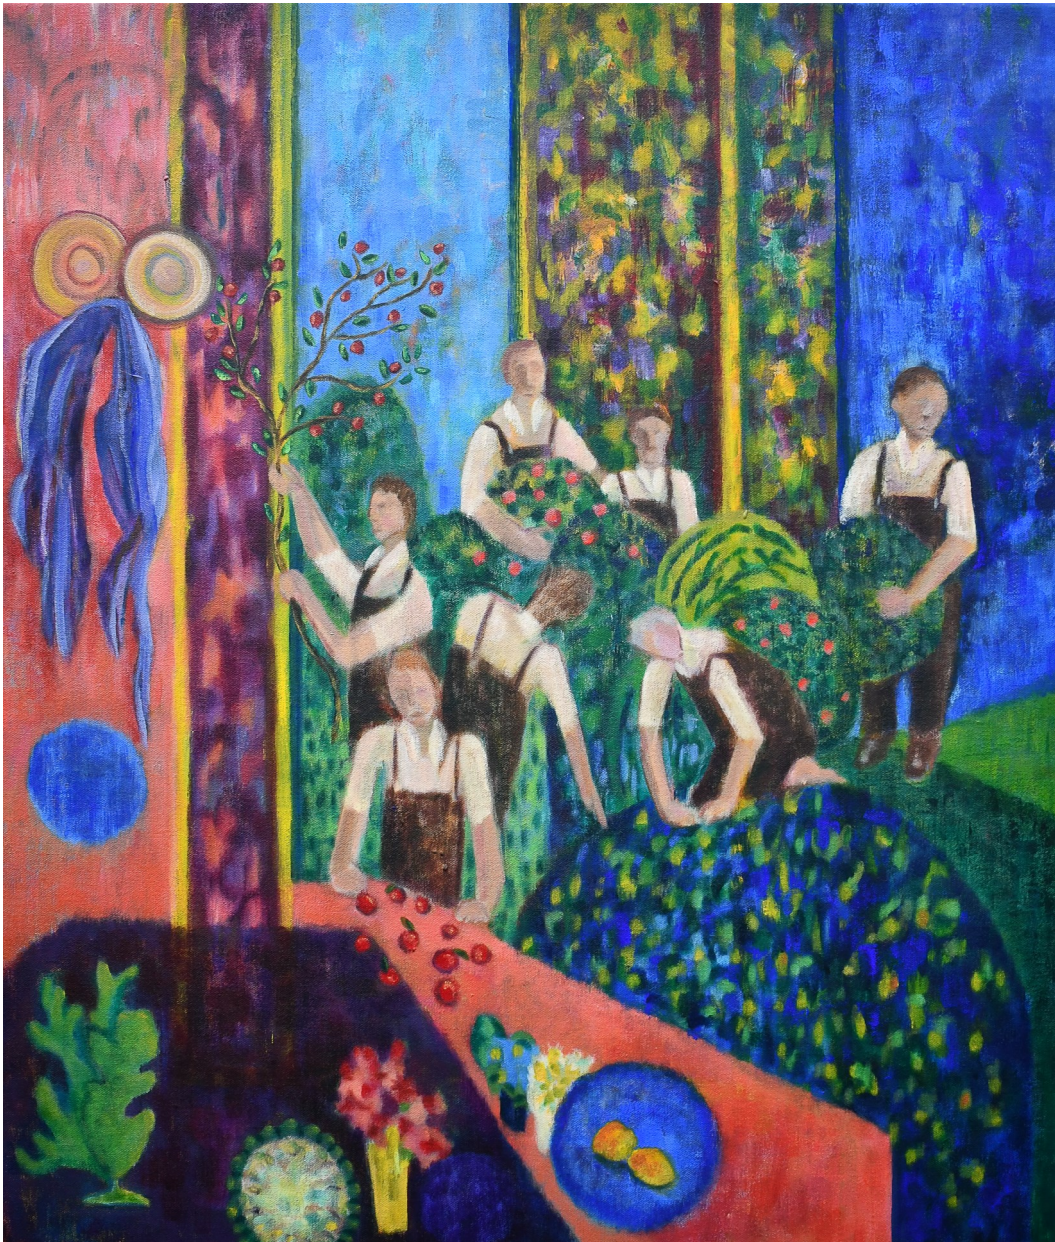

WWW.AKBELLINGERGALLERY.COM

MADELEINE CRUISE

HOMESPUN ODYSSEY

Space for a Terrier

Acrylic on Canvas

30 x 37 cm

Framed Victorian Ash

\$900

HOMESPUN ODYSSEY

Room With a View

Acrylic on Canvas

61 x 66 cm

Framed Victorian Ash

\$1500

MADELEINE CRUISE

HOMESPUN ODYSSEY

Duvet Sea

Acrylic on Canvas

64 x 74 cm

Framed Victorian Ash

\$1900

MADELEINE CRUISE

HOMESPUN ODYSSEY

Working Be

Acrylic on Canvas

76 x 66 cm

Framed Victorian Ash

\$1900

MADELEINE CRUISE

HOMESPUN ODYSSEY

Golden Man

Acrylic on Canvas