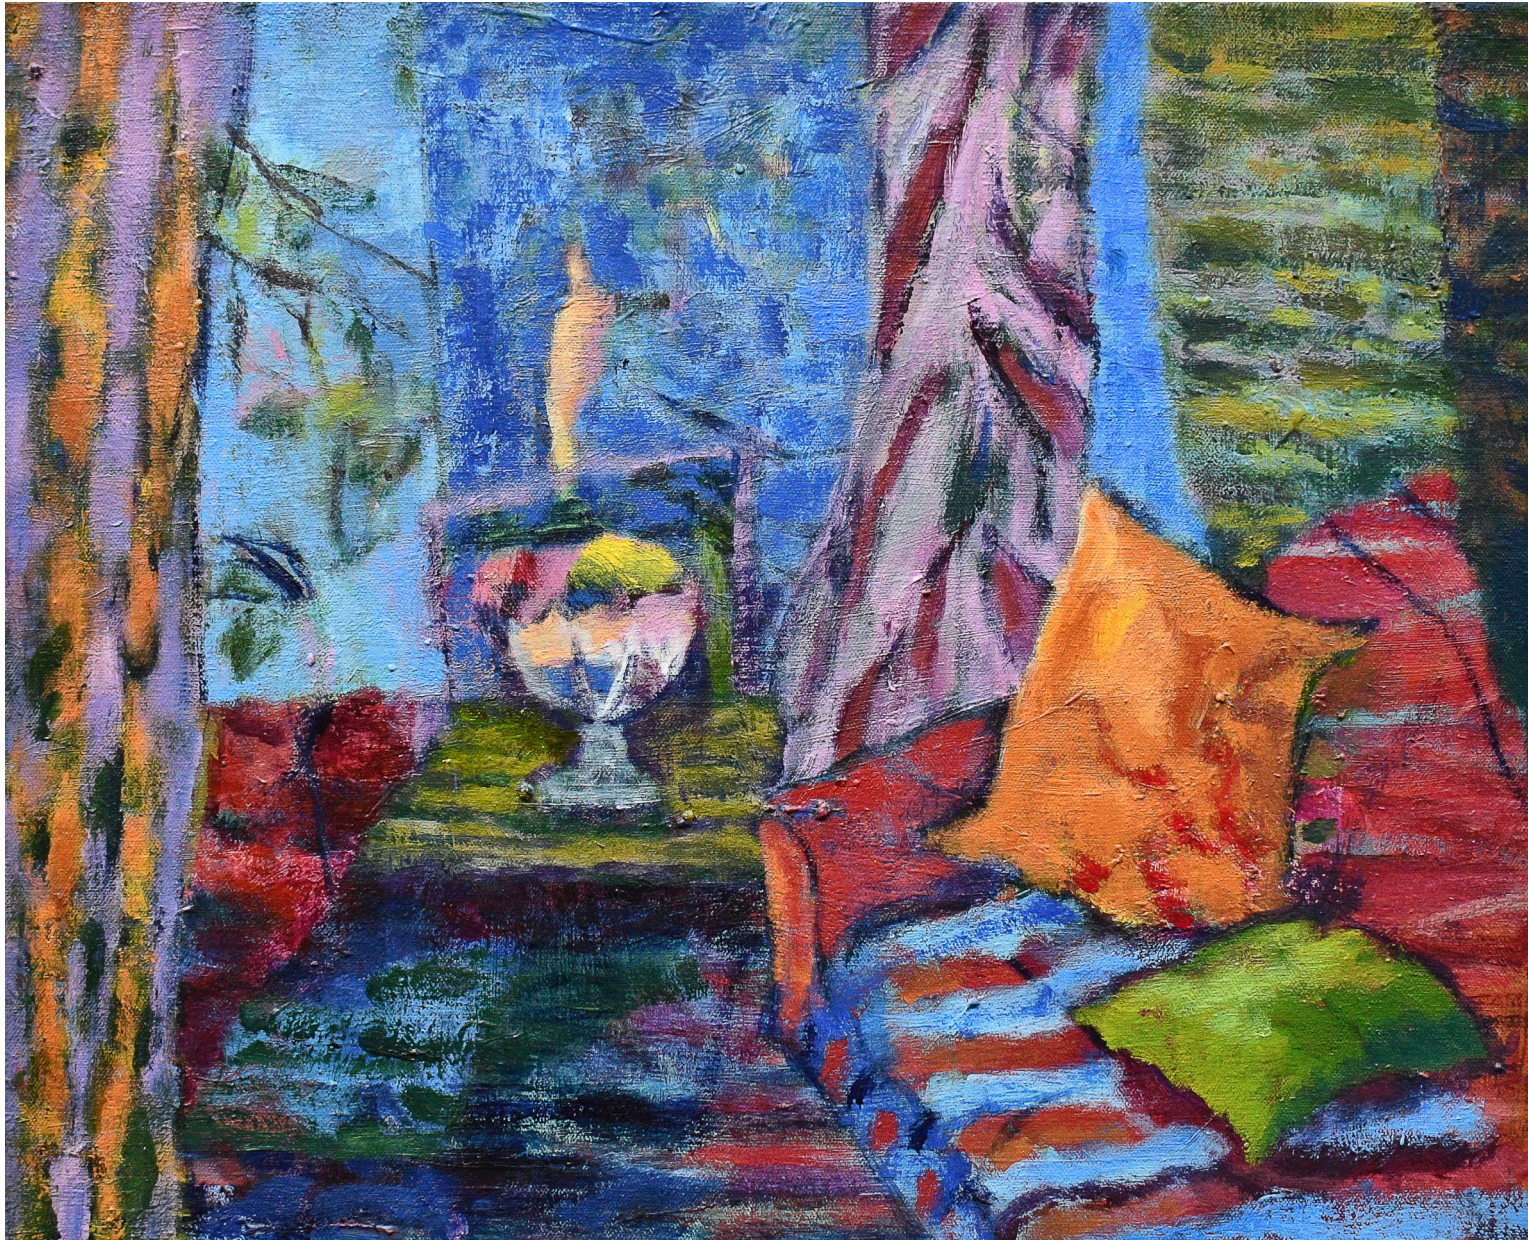

WWW.AKBELLINGERGALLERY.COM

MADELEINE CRUISE

HOMESPUN ODYSSEY

Space for a Terrier

Acrylic on Canvas

30 x 37 cm

Framed Victorian Ash

\$900

HOMESPUN ODYSSEY

Room With a View

Acrylic on Canvas

61 x 66 cm

Framed Victorian Ash

\$1500

MADELEINE CRUISE

HOMESPUN ODYSSEY

Duvet Sea

Acrylic on Canvas

64 x 74 cm

Framed Victorian Ash

\$1900

MADELEINE CRUISE

HOMESPUN ODYSSEY

Working Be

Framed Victorian Ash

\$2500

MADELEINE CRUISE

HOMESPUN ODYSSEY

Centre of Attention

Acrylic on Canvas

112 x 122 cm

Framed Victorian Ash