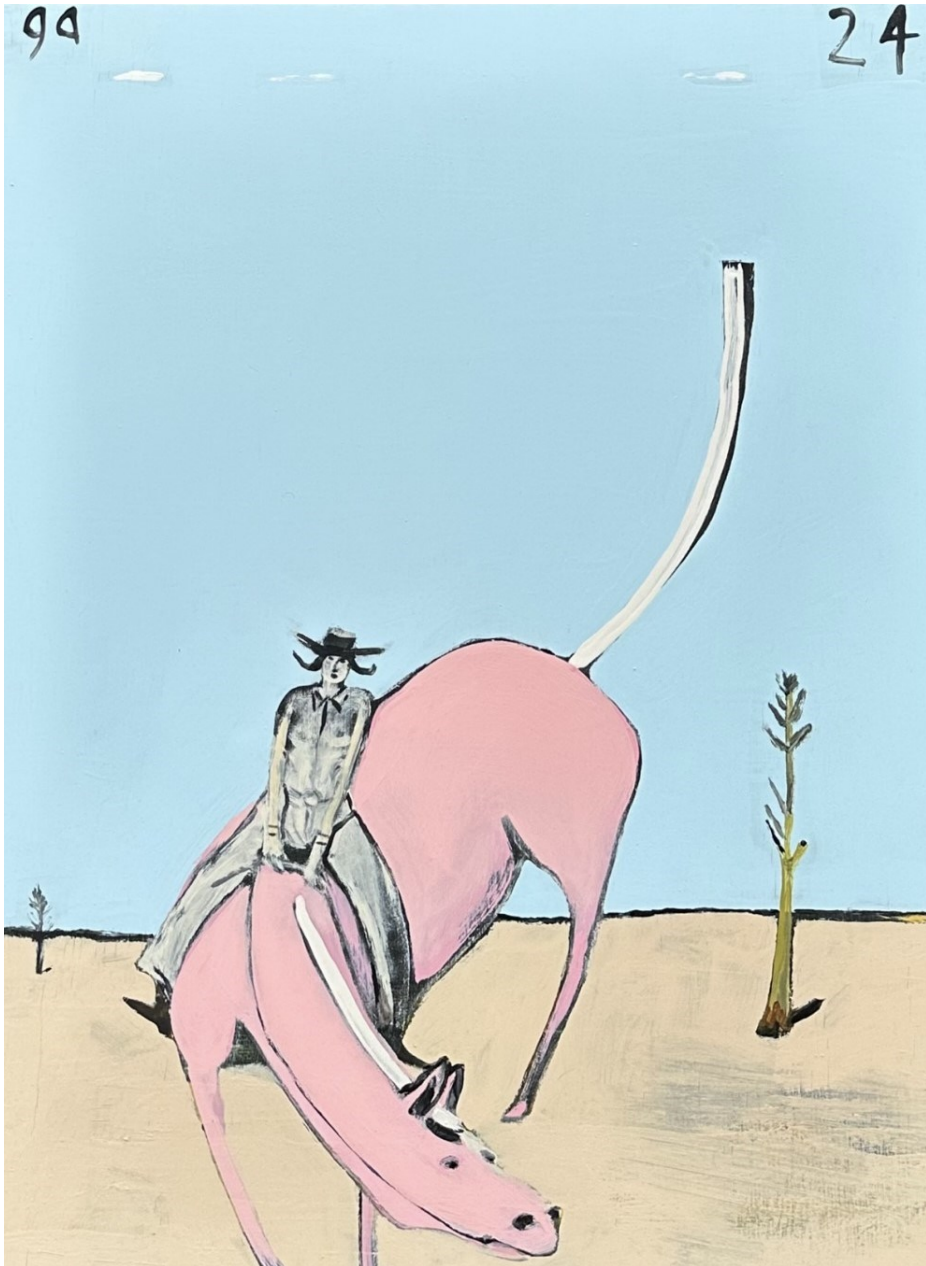

SOUTHERN SKY

Australian Rider

Enamel on Board

60 x 80cm

Framed

\$1850

GARY ABKIN

SOUTHERN SKY

Black Dress at the Grove

Enamel on Board

60 x 80cm

Framed

\$1850

GARY ABKIN

SOUTHERN SKY

Bronc Rider in Australian Landscape

Enamel on Board

60 x 80cm

Framed

\$1850

GARY ABKIN

SOUTHERN SKY

Couple in Landscape, Red Horse

Enamel on Board

60 x 80cm

Framed

\$1850

GARY ABKIN

SOUTHERN SKY

Drover in Landscape

Enamel on Board

60 x 80cm