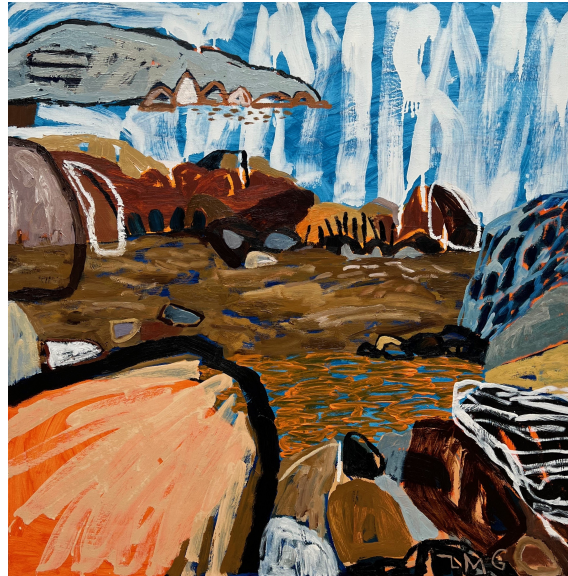

Against The Rock