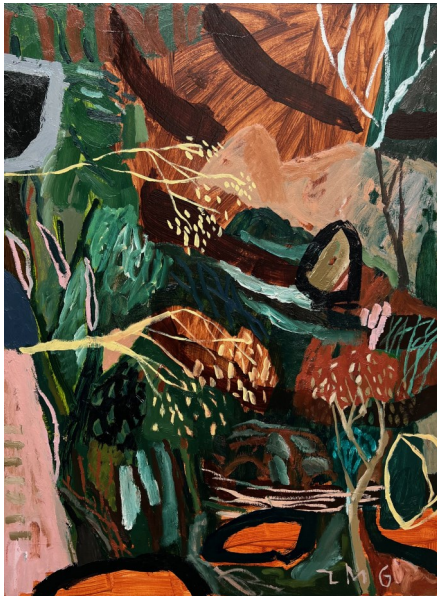

Acrylic and Oil on

Canvas

\$4650

Where The Land Curves Inward

99 x 130cm

Acrylic and Oil on

Canvas

\$4650

Where the Land Curves Inward

Learning To Swim

Against The Rock

79 x 80cm

Oil on Board

\$3250

Learning to Swim

79 x 80cm

Oil on Board

\$3250

ZOE GREY

SOMETHINGS ALWAYS MISSING

The Entry

Little Swim

The Entry

81 x 61cm