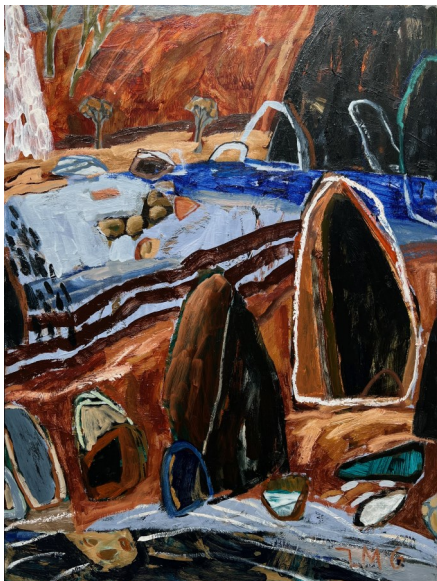

81 x 61cm

Oil on Board

$2950

Beside, Beneath

81 x 61cm

Oil on Board

$2950

Little Swim

61 x 61cm

Oil on Board

$2450