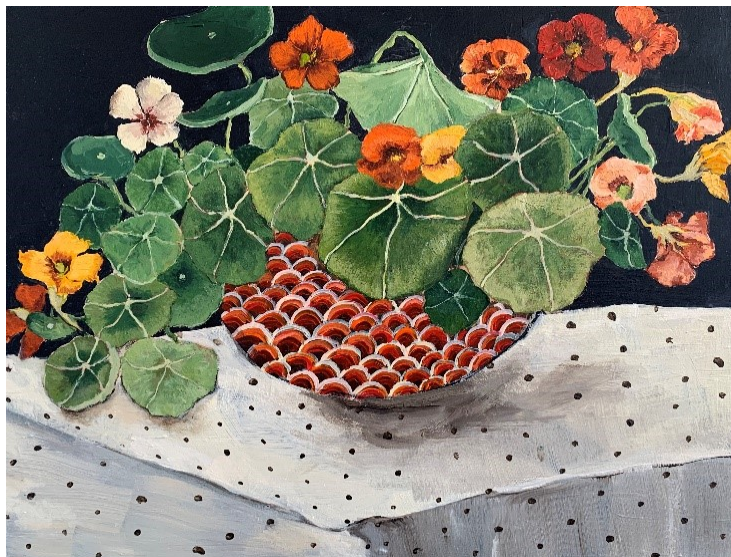

Anna Placidi
A SOLO EXHIBITION

The Turkish Coffee Cup

Nasturtiums on the Striped Cloth

The Turkish Coffee Cup

33 x 45 cm

Impasto Acrylic on Birch Panel

Tassie Oak Frame

\$1250

The Pineapple

50 x 37 cm

Impasto Acrylic on Birch Panel

Tassie Oak Frame

\$1250

Nasturtiums on the Striped Cloth

64 x 50 cm

Impasto Acrylic on Birch Panel

Tassie Oak Frame

\$1750

The Pineapple

Nasturtiums on the Spotted Cloth

Nasturtiums on the Spotted Cloth

43 x 53 cm

Impasto Acrylic on Birch Panel

Tassie Oak Frame

\$1450

Anna Placidi
A SOLO EXHIBITION

Nasturtiums in the Blue and White Vase

Pancho Coffee

*Nasturtiums in the
Blue and White Vase*

34 x 45 cm

Impasto Acrylic on Birch Panel

Tassie Oak Frame