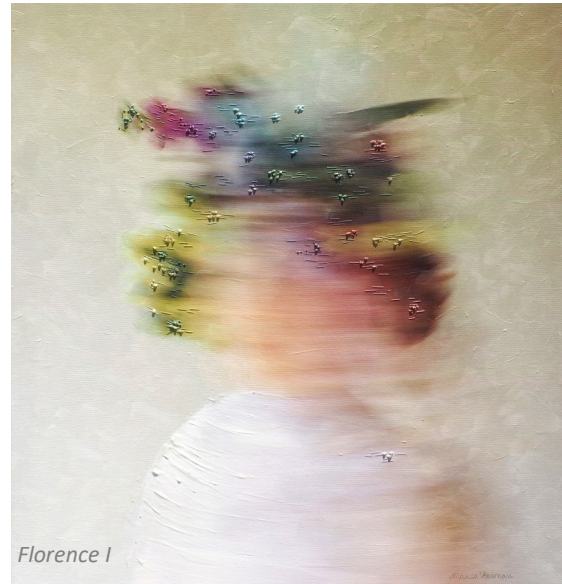

2018

Family Matters 12
After Gabriel Metsu
20.5 x 25.5 cm
Acrylic on Board
\$650

Family Matters 13
After Pieter de Hooch
20.5 x 25.5 cm
Acrylic on Board
\$650

Family Matters 14
After Francisco Goya
20.5 x 25.5 cm
Acrylic on Board
\$650

Family Matters 15
After the Old Masters
20.5 x 25.5 cm
Acrylic on Board
\$650

Family Matters 16
After Johannes Vermeer
20.5 x 25.5 cm
Acrylic on Board
\$650

MARISA VEERMAN

2018

Florence II

Florence I

Florence IV